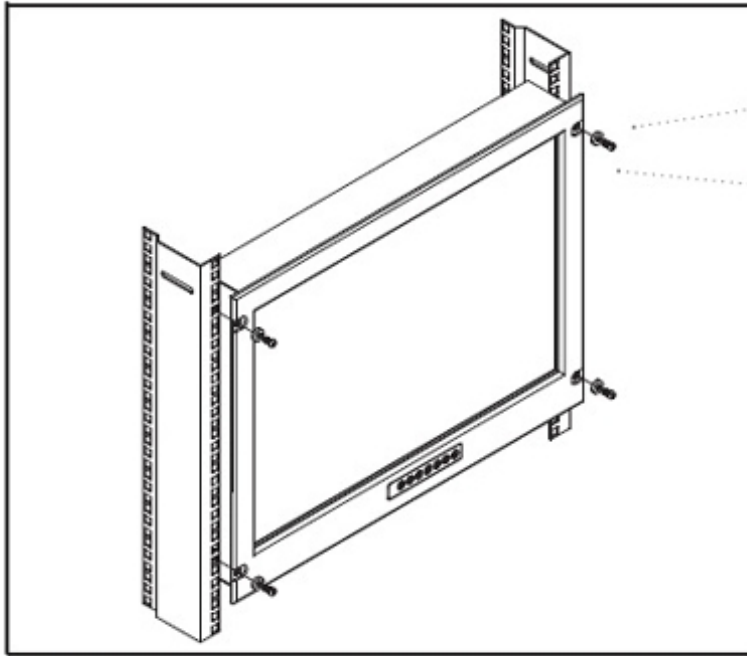

RMS 8190

8U 19" Rackmount LCD Monitor

Installation Guide

RMS 8190, 8U 19" Rackmount LCD Monitor

RMS 8190

8U 19" Rackmount LCD Monitor

Installation:

Figure 1.

■ Install each screw shown in Figure 1.

Figure 2.

■ Fix the LCD into the rack.

* M6 screws are not provided.